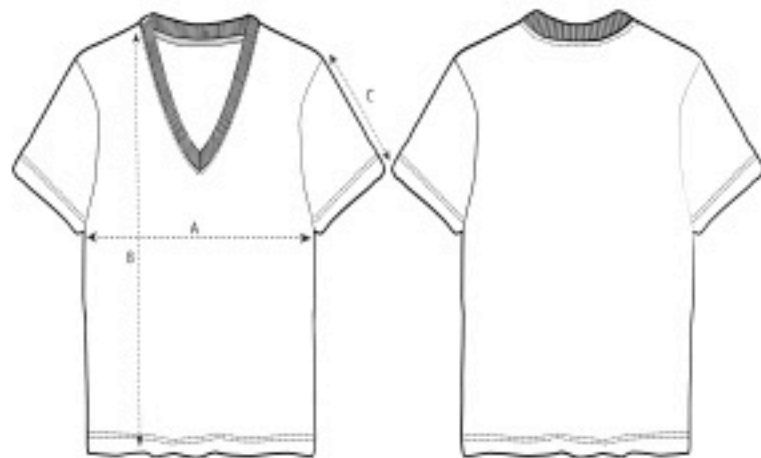

Maattabel

Sizes	XS	S	M	L	XL	XXL	
A	Half Chest	45	48	51	54	57	61
B	Body Length	56.5	59.5	61.5	63.5	65.5	67.5
C	Sleeve Length	17.5	18	18.5	19	19.5	20