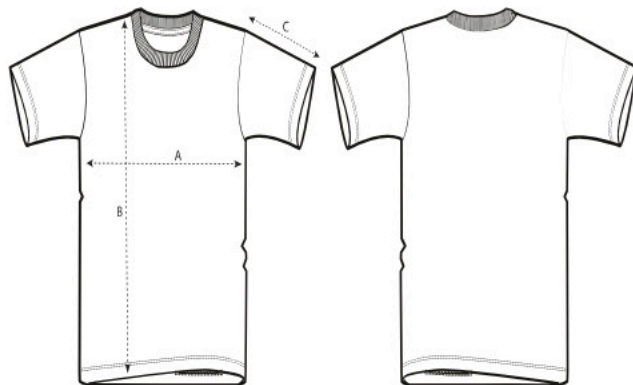

Maattabel

Sizes	XXS	XS	S	M	L	XL	XXL	3XL	4XL	5XL
A Half Chest	45.5	47.5	49.5	53.5	56.5	59.5	63.5	67.5	72.5	77.5
B Body Length	62	65	69	73	75	77	79	81	83	84
C Sleeve Length	20	21	22.5	24	24.5	25	25.5	26	26	26