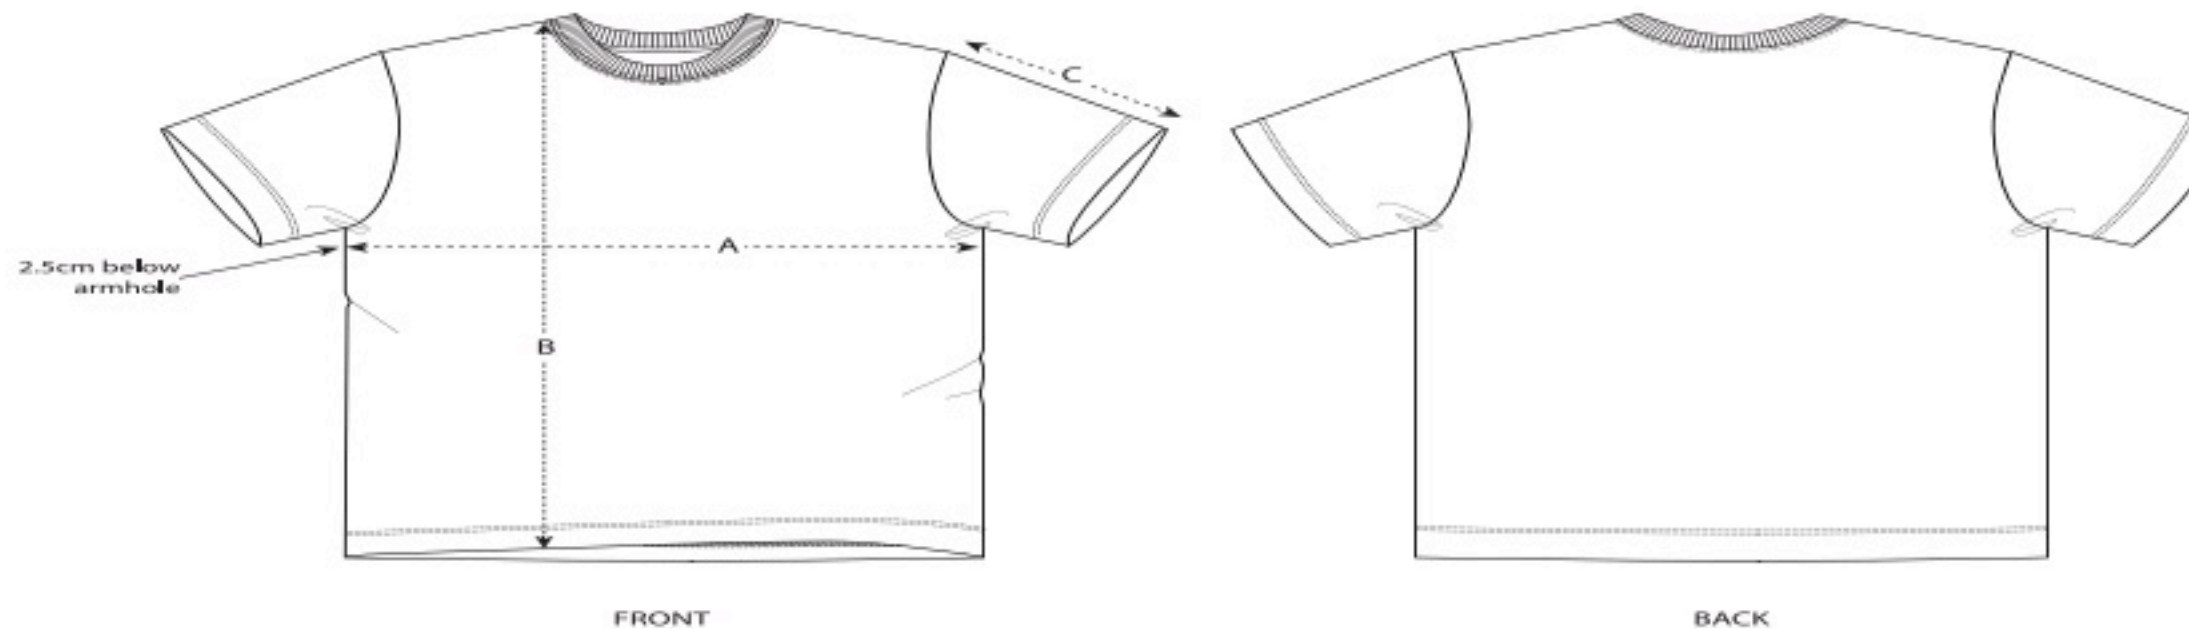

Maattabel

Sizes		XXS	XS	S	M	L	XL	XXL	3XL
A	Half Chest	49.5	52	55	58	61	64	67	70
B	Body Length	68	70	73	76	78	80	82	84
C	Sleeve Length	22.5	23	24	25	26	26	27	28